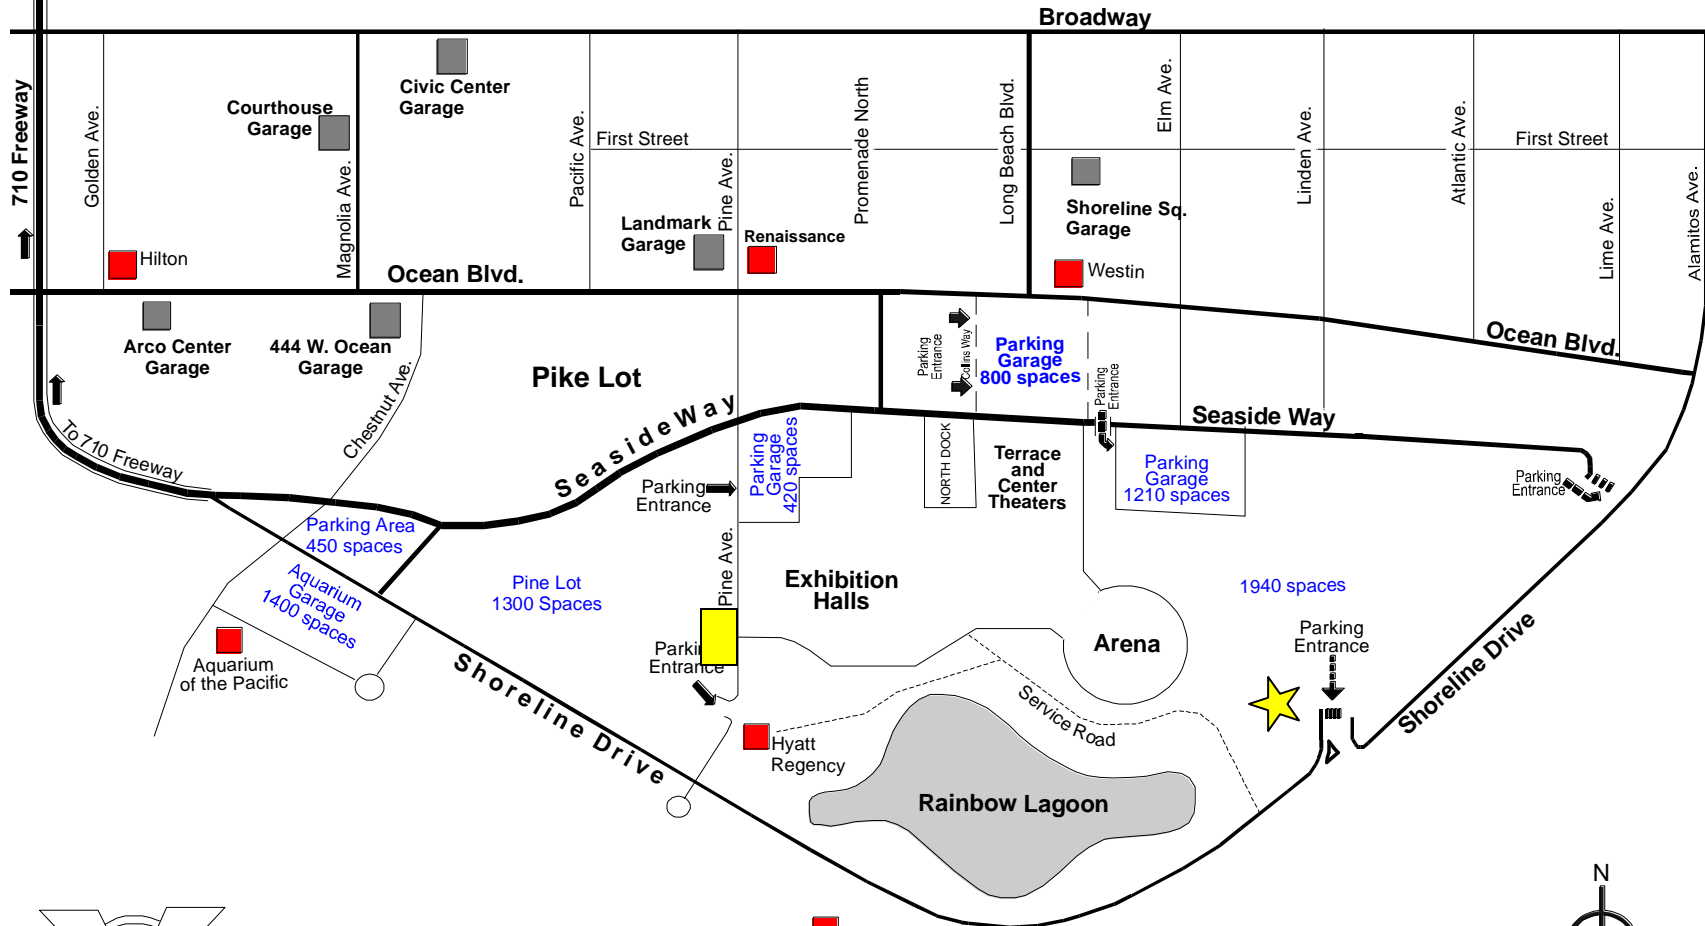

LONG BEACH CONVENTION & ENTERTAINMENT CENTER PARKING

- = Landmark
- = Over-flow parking lot

■ Shoreline Village

Map not to scale